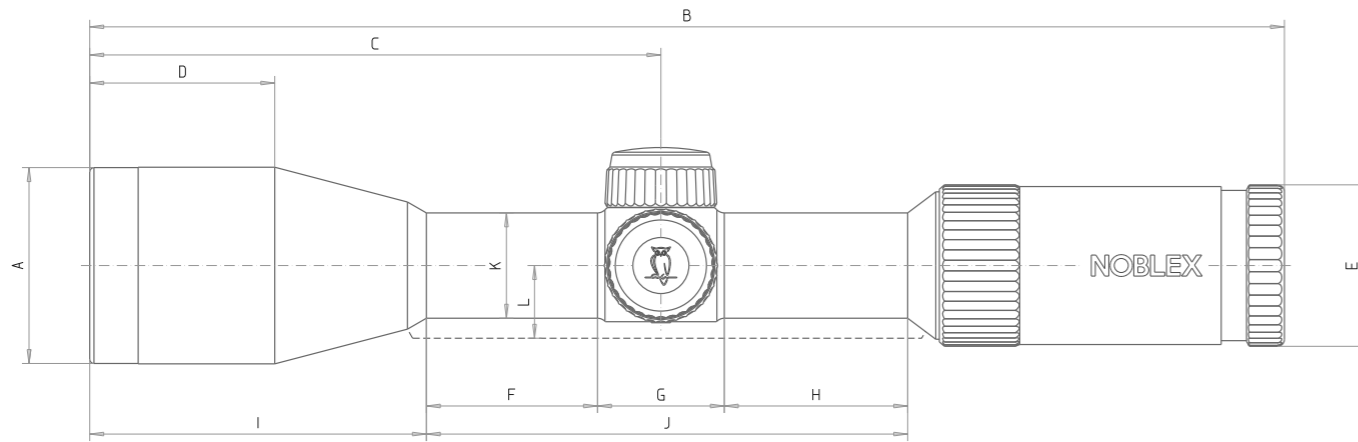

### Dimensions of overall length and diameters

	A	B	C	D	E	F	G	H	I	J	K	L
<b>NOBLEX® N6 comfort</b>												
1-6 × 24	30	287	109	-	46	92	34	53	-	179	30	22
<b>NOBLEX® N6</b>												
1-6 × 24	30	287	109	-	46	92	34	53	-	179	30	22
2-12 × 50	56	342	164	60	46	46	34	53	101	133	30	22
2.5-15 × 56	62	362	185	54	46	50	34	53	118	137	30	22
<b>NOBLEX® N5</b>												
1.2-6 × 24	30	274	94	-	46	78	34	55	-	166	30	-
2.4-12 × 50	56	33	149	48	46	45	34	55	87	134	30	-
3-15 × 56	62	356	176	42	46	45	34	55	114	134	30	-
<b>NOBLEX® NZ6 inception</b>												
1-6 × 24	30	282	99	-	46	-	35	59	-	-	30	-
2-12 × 50	56	355	170	37	46	46	35	59	107	140	30	-
3-18 × 56	63	371	188	48	46	56	35	59	114	150	30	-
5-30 × 56	63	410	227	46	46	80	35	59	174	174	30	-

\* The length specifications are measured at zero position of the dioptre adjustment.

1. Connection dimensions filter thread of NOBLEX® N6 comfort 1-6 × 24: M 27 × 0.75
2. Connection dimensions filter thread of NOBLEX® N6 1-6 × 24: M 27 × 0.75
3. Connection dimensions filter thread of NOBLEX® N6 2-12 × 50: M 52 × 0.75
4. Connection dimensions filter thread of NOBLEX® N6 2.5-15 × 56: M 58 × 0.75
5. Connection dimensions filter thread of NOBLEX® N5 1.2-6 × 24: M 27 × 0.75
6. Connection dimensions filter thread of NOBLEX® N5 2.4-12 × 50: M 52 × 0.75
7. Connection dimensions filter thread of NOBLEX® N5 3-15 × 56: M 58 × 0.75
8. Connection dimensions filter thread of NOBLEX® NZ6 1-6 × 24: M 28 × 0.5-6H
9. Connection dimensions filter thread of NOBLEX® NZ6 2-12 × 50: M 55 × 0.75-6H
10. Connection dimensions filter thread of NOBLEX® NZ6 3-18 × 56 and 5-30 × 56: M 61 × 0.75-6H